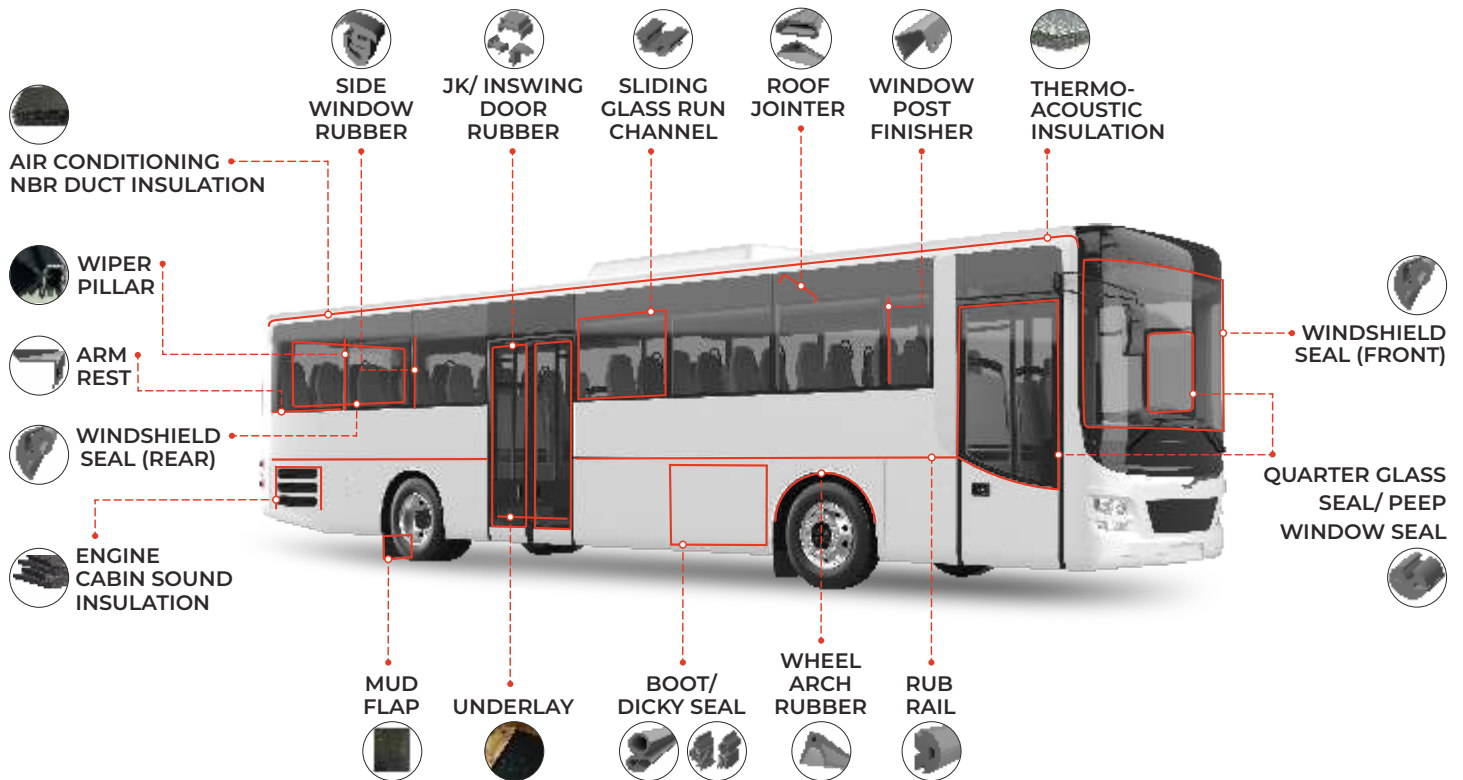

# BUS BODY PARTS

## Expanding Capabilities

EPDM/PVC/TPE/TPR/Extruded Profiles,  
Moulded Parts & Weather Strips and  
Thermal/ Sound Insulation Material

Special sections  
for Sleeper Buses

**BERTH FINISHER-HORIZONTAL**

**BERTH FINISHER-VERTICAL**